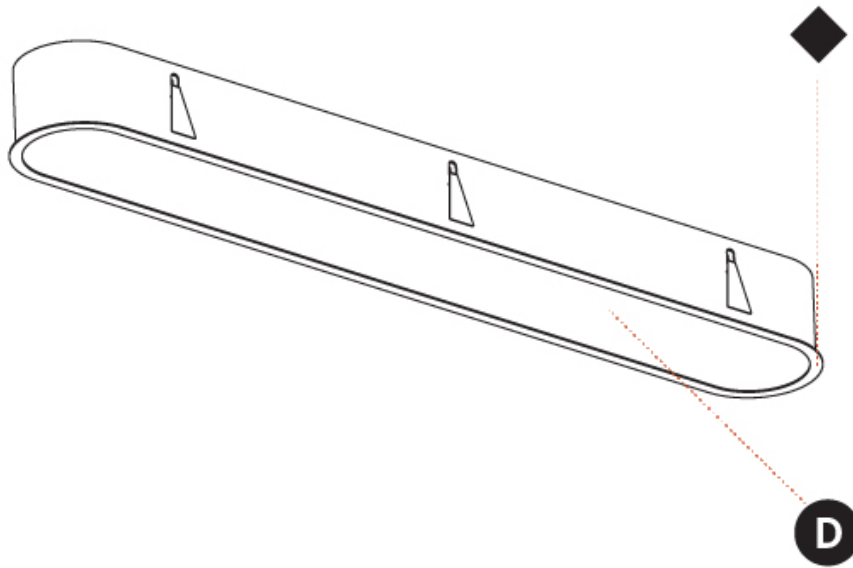

SMOOTHLINE RECESSED

A37761-

PROJECT

TYPE

SPECIFIER

QUANTITY

DATE

SMOOTHY COLOR FINISH CHART