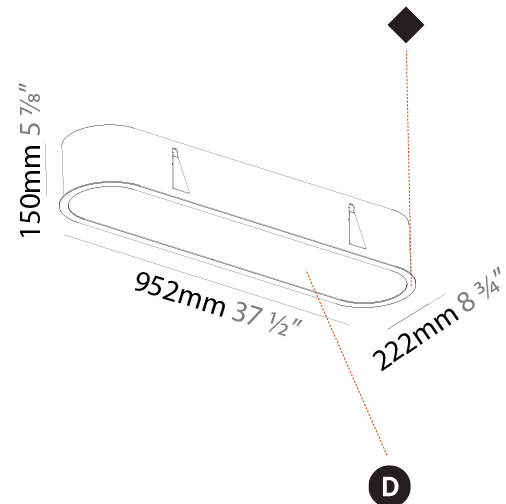

GENERAL

Series: Smoothy
 Subseries: Smoothline
 Brand: Prolicht
 Division: Architectural
 Mounting Type: Recessed
 Mounting Location: Ceiling
 Subcategory: Ambient

PHYSICAL

Shape: Oval
 Length (mm): 952
 Length (in): 37 1/2
 Width (mm): 222
 Width (in): 8 3/4
 Depth (mm): 150
 Depth (in): 5 7/8
 Ceiling Thickness (mm): 10 / 12.5 / 15 / 25
 Ceiling Thickness (in): 3/8 or 1/2 or 9/16 or 1
 Min. Recessing Depth (mm): 160
 Min. Recessing Depth (in): 6 5/16
 Light Distribution: Direct
 Weight (kg): 5.93
 Weight (lbs): 13.05
 Diffuser: PMMA - Opal or Micro-Prism
 Fixture Finish: SSR / BKV / CWI / CRY / HAB / UFT / ITA / RUA / FTG / MYG / LOD / PUS / FRO / FUP / KIA / POP / BLS / SPG / MEY / GOH / GUM / CHC / COM / ABZ / JAG / OBR / MOS / ROR
 Fixture Material: Extruded Aluminum / Steel
 Cut-out Measurements: 935mm / 36 13/16" x 205mm / 8 1/16"

PROJECT
TYPE
SPECIFIER
QUANTITY
DATE

935mm x 205mm
 36 13/16" x 8 1/16"

10 - 25mm
 3/8" - 1"

160mm
 6 5/16"

SMOOTHLINE RECESSED

A37756-

PROJECT

TYPE