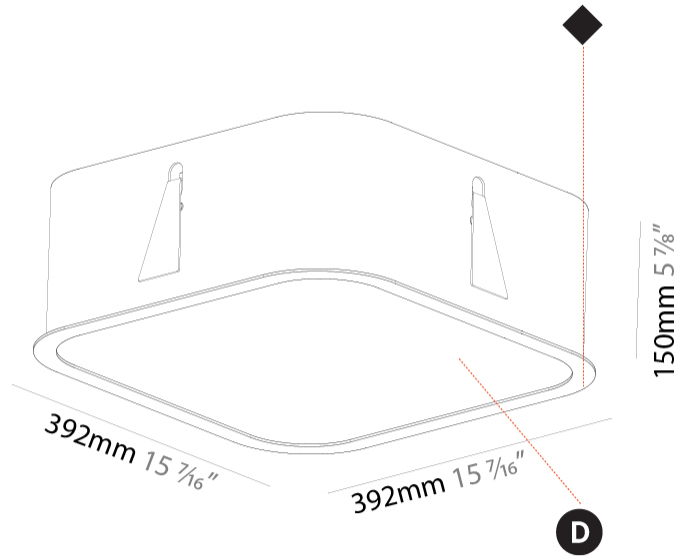

PHYSICAL

Shape: Square
Length (mm): 392
Length (in): 15 7/16
Width (mm): 392
Width (in): 15 7/16
Height (mm): 150
Height (in): 5 7/8
Ceiling Thickness (mm): 10 / 12.5 / 15 / 25
Ceiling Thickness (in): 3/8 or 1/2 or 9/16 or 1
Min. Recessing Depth (mm): 160
Min. Recessing Depth (in): 6 5/16
Light Distribution: Direct
Weight (kg): 4.341
Weight (lbs): 9.57
Diffuser: PMMA - Opal or Micro-Prism
Fixture Finish: SSR / BKV / CWI / CRY / HAB / UFT / ITA / RUA / FTG / MYG / LOD / PUS / FRO / FUP / KIA / POP / BLS / SPG / MEY / GOH / GUM / CHC / COM / ABZ / JAG / OBR / MOS / ROR
Fixture Material: Extruded Aluminum / Steel
Cut-out Measurements: 375mm / 14 3/4" x 375mm / 14 3/4"

ELECTRICAL

Lamp Type: LED (Zhaga Standard)
Input Wattage (W): 13.2
Total Output Wattage (W): 12
Dimming: Non-Dimmable
Driver Included: Yes
Driver Location: Integrated
Driver Type: Constant Current - Universal
Driver Class: Class 2
Input Voltage (V): 120 - 277
Constant Current (MA): 350
Upon Request: (Not included - see components) Integral: 0-10Vdc dimming / Phase dimming 120Vac only

LED

Color Temperature (°K): 3000 / 3500 / 4000
Max. Delivered Lumen (lm): 1380 / 1401 / 1430
CRI: >80 CRI
Efficiency (%): 0.827
Lamp Life (hrs): 50000

OPTICAL

RATINGS AND CERTIFICATIONS

Certified By: Certified for North American Standards
IP rating: IP20