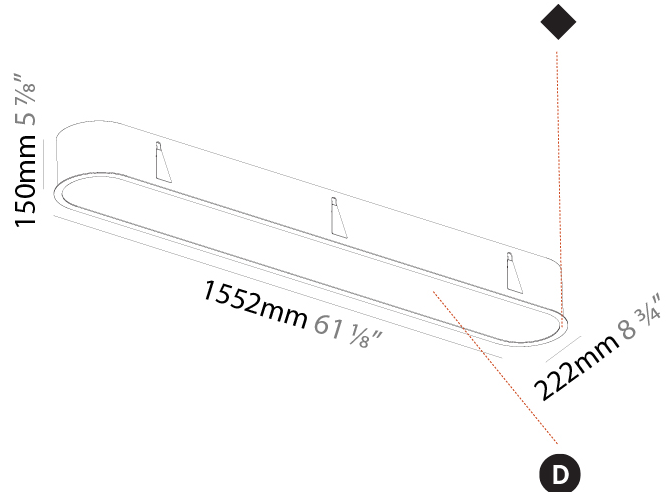

GENERAL

Series: Smoothy
Subseries: Smoothline
Brand: Prolicht
Division: Architectural
Mounting Type: Recessed
Mounting Location: Ceiling
Subcategory: Ambient

PHYSICAL

Shape: Oval
Length (mm): 1552
Length (in): 61 7/8
Width (mm): 222
Width (in): 8 3/4
Depth (mm): 150
Depth (in): 5 7/8
Ceiling Thickness (mm): 10 / 12.5 / 15 / 25
Ceiling Thickness (in): 3/8 or 1/2 or 9/16 or 1
Min. Recessing Depth (mm): 160
Min. Recessing Depth (in): 6 5/16
Light Distribution: Direct
Weight (kg): 8.895
Weight (lbs): 19.57
Diffuser: PMMA - Opal or Micro-Prism
Fixture Finish: SSR / BKV / CWI / CRY / HAB / UFT / ITA / RUA / FTG / MYG / LOD / PUS / FRO / FUP / KIA / POP / BLS / SPG / MEY / GOH / GUM / CHC / COM / ABZ / JAG / OBR / MOS / ROR
Fixture Material: Extruded Aluminum / Steel
Cut-out Measurements: 1535mm / 60 7/16" x 205mm / 8 1/16"

ELECTRICAL

Lamp Type: LED (Zhaga Standard)
Input Wattage (W): 52.8
Total Output Wattage (W): 45
Dimming: Tri-Mode (Non-Dimming and Phase Dimming (120Vac only) and 0-10V Dimming)
Driver Included: Yes
Driver Location: Integrated
Driver Type: Constant Current - Universal
Driver Class: Class 2
Input Voltage (V): 120 - 277
Constant Current (MA): 500

LED

Color Temperature (°K): 3000 / 3500 / 4000
Max. Delivered Lumen (lm): 3570 / 3842 / 3920
CRI: >80 CRI
Lamp Life (hrs): 50000

OPTICAL

RATINGS AND CERTIFICATIONS

Certified By: Certified for North American Standards
IP rating: IP20